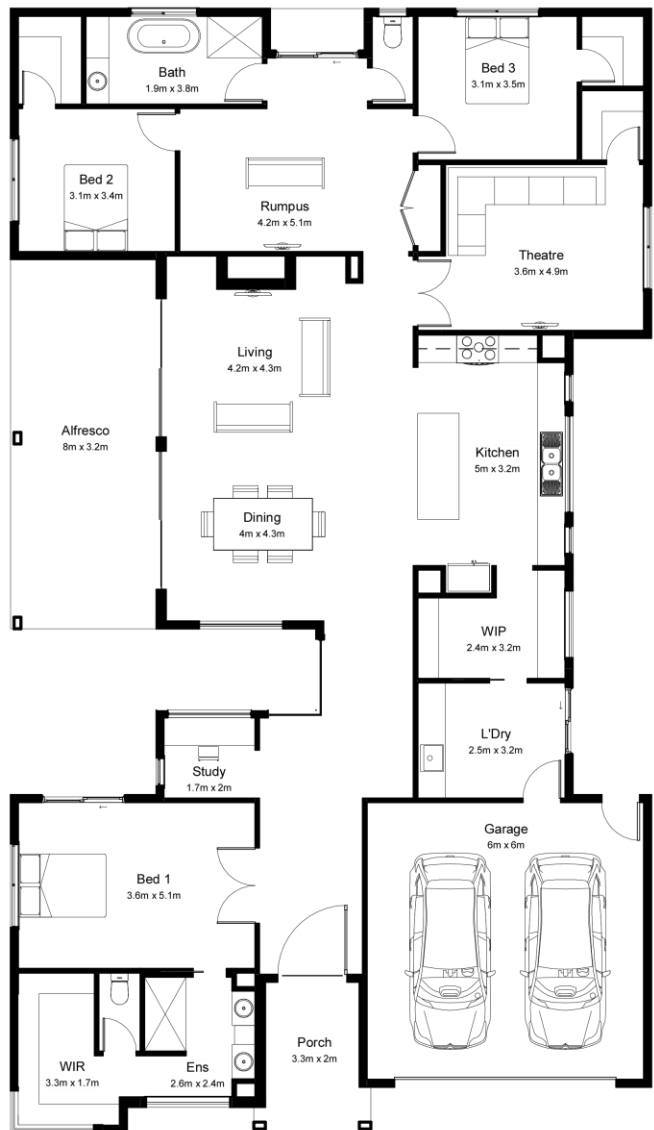

WARATAH

3

2

2

2

HOME SPECS

Total Area 296 m²
31.9 Sq

Width 13.9 m
Length 24.3 m

HONESTY. TRANSPARENCY. TRUST. DESIGN INNOVATION. DESIGN FREEDOM.