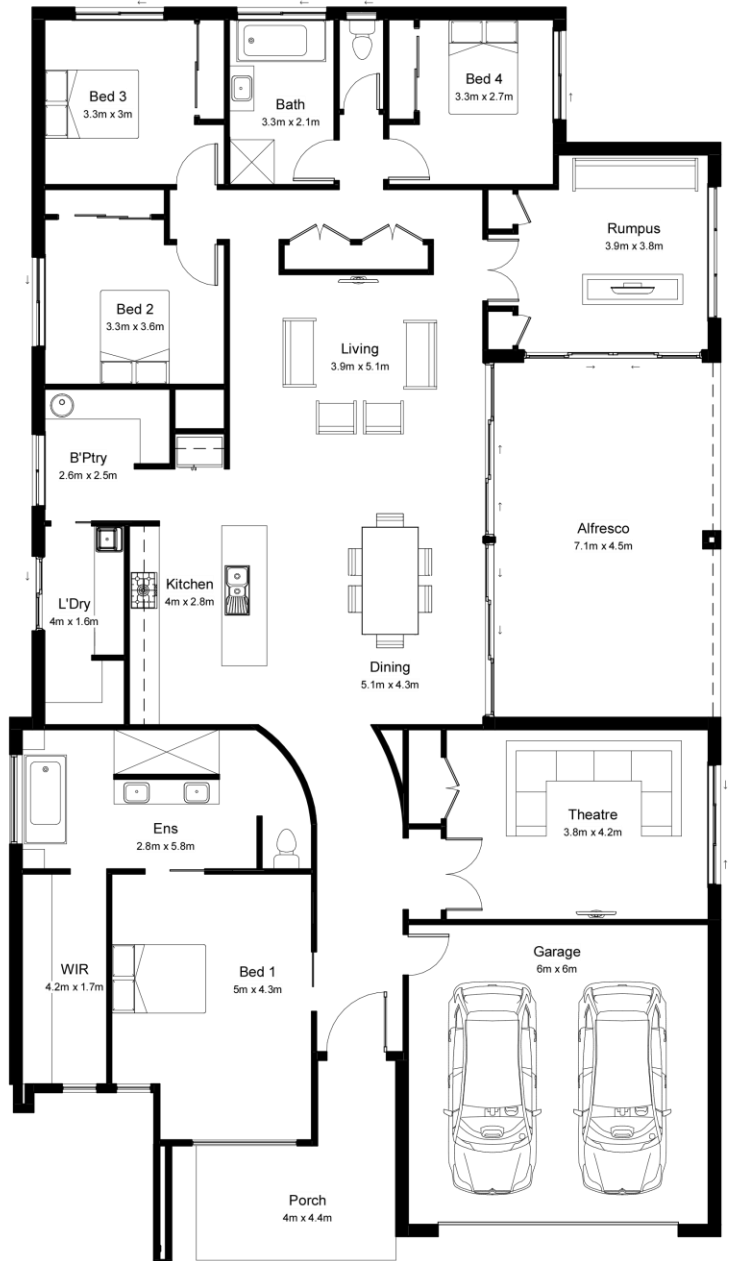

# TRIBUTE

## HOME SPECS

Total Area 327 m<sup>2</sup>  
35.2 Sq

Width 14.2 m  
Length 25.3 m

HONESTY. TRANSPARENCY. TRUST. DESIGN INNOVATION. DESIGN FREEDOM.