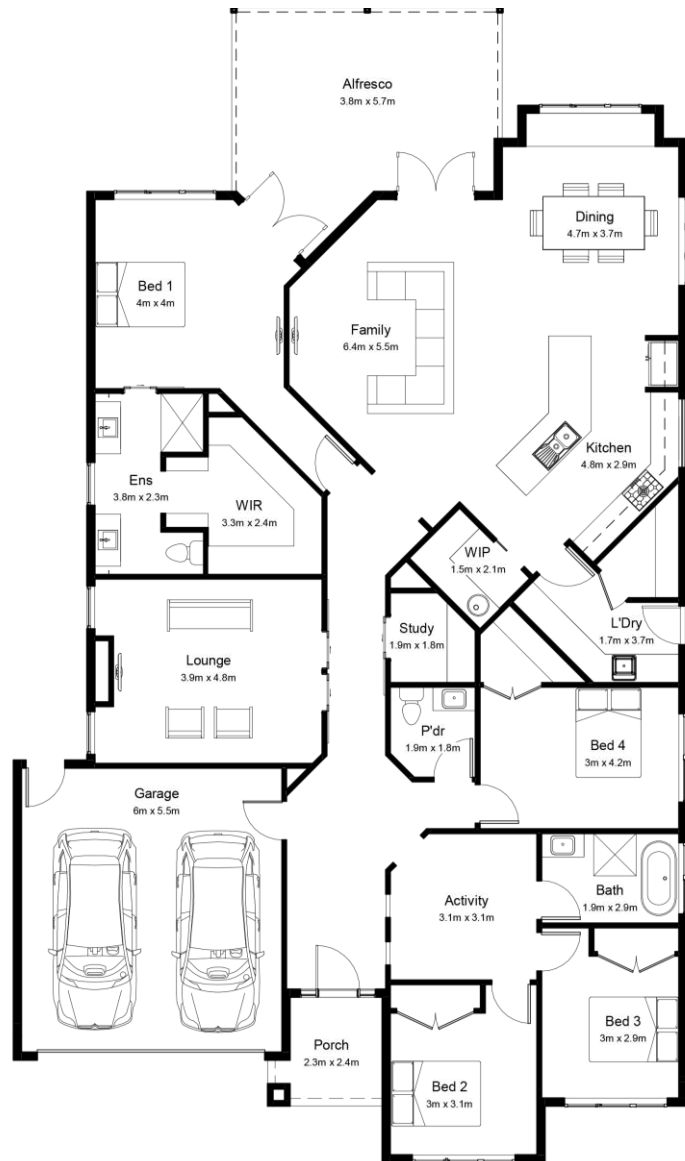

PHOENIX V1

4
 2+ Pwdr
 2
 2

HOME SPECS

Total Area 283 m²
30.5 Sq

Width 14.2 m
Length 24.4 m

HONESTY. TRANSPARENCY. TRUST. DESIGN INNOVATION. DESIGN FREEDOM.