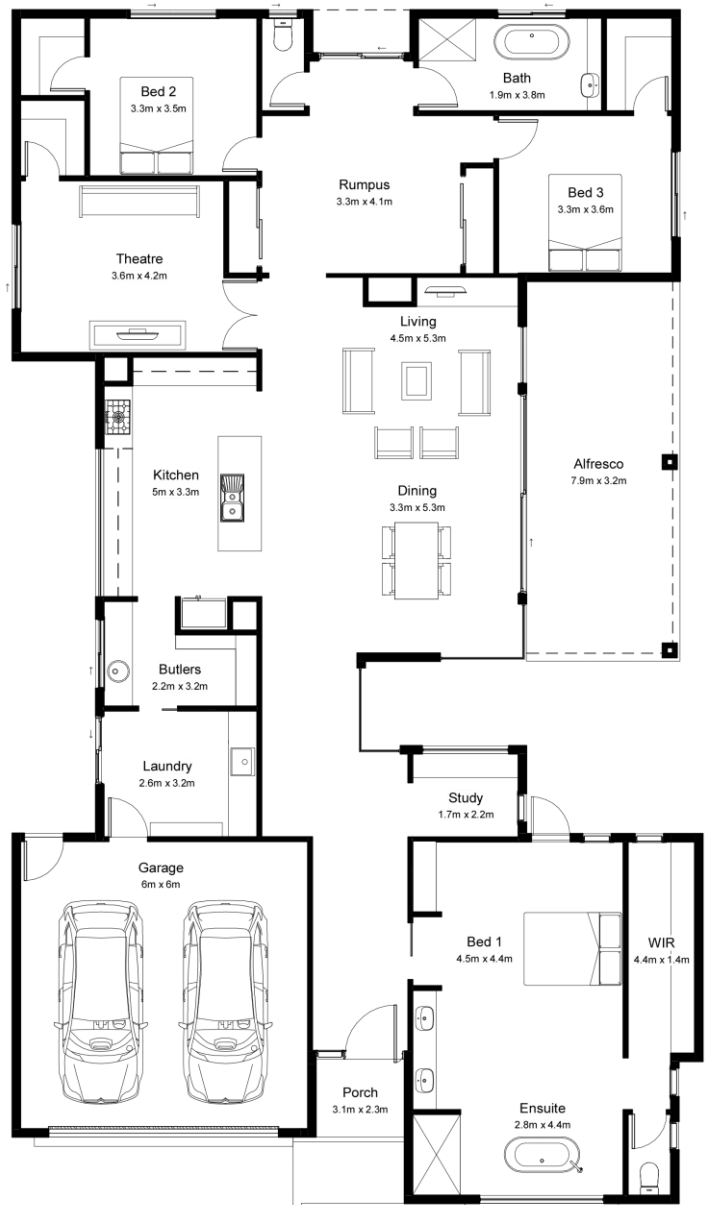

WINDSOR V1

HOME SPECS

Total Area 307 m²
33 Sq

Width 14.4
Length 24.9 m

HONESTY. TRANSPARENCY. TRUST. DESIGN INNOVATION. DESIGN FREEDOM.