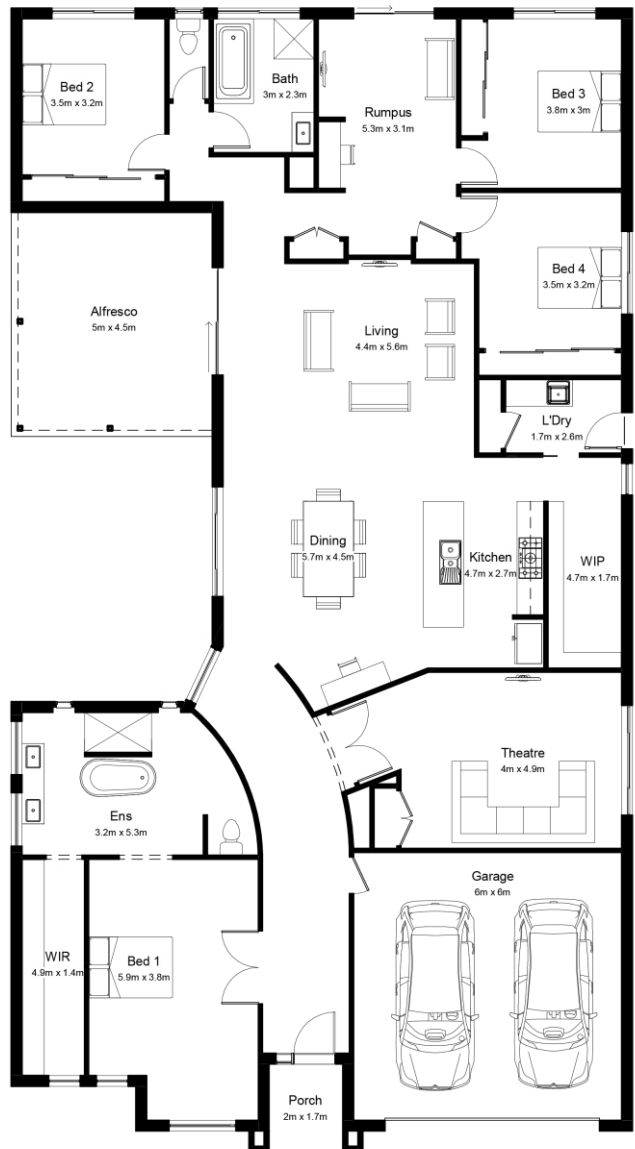

REGENCY

HOME SPECS

Total Area 322 m²
34.7 Sq

Width 13.9 m
Length 25.6 m

HONESTY. TRANSPARENCY. TRUST. DESIGN INNOVATION. DESIGN FREEDOM.