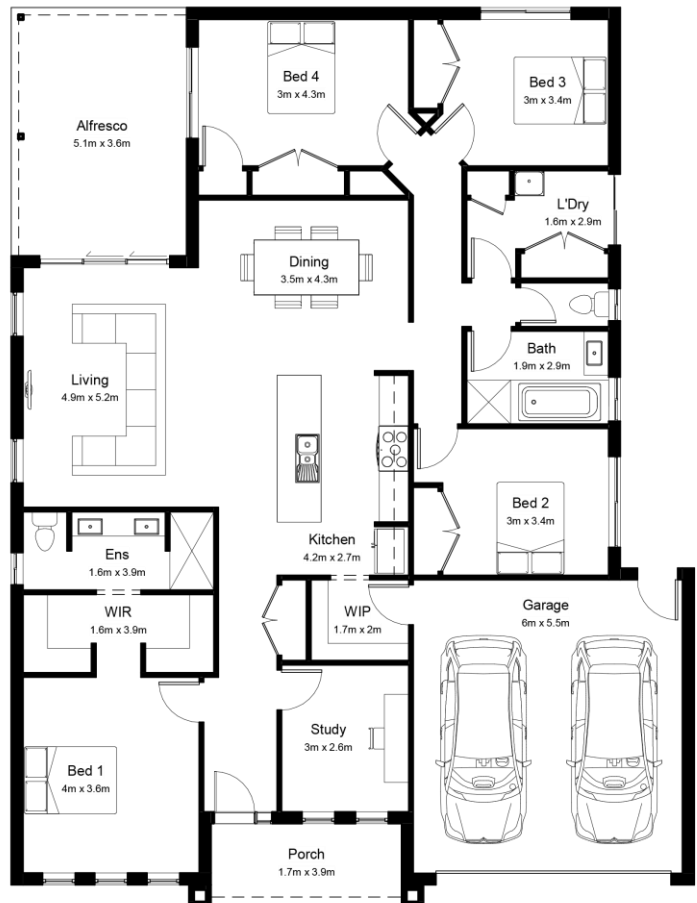

DIGNITY V3

4

2

1

2

HOME SPECS

Total Area 234 m²
25.2 Sq

Width 13.9 m
Length 18.4 m