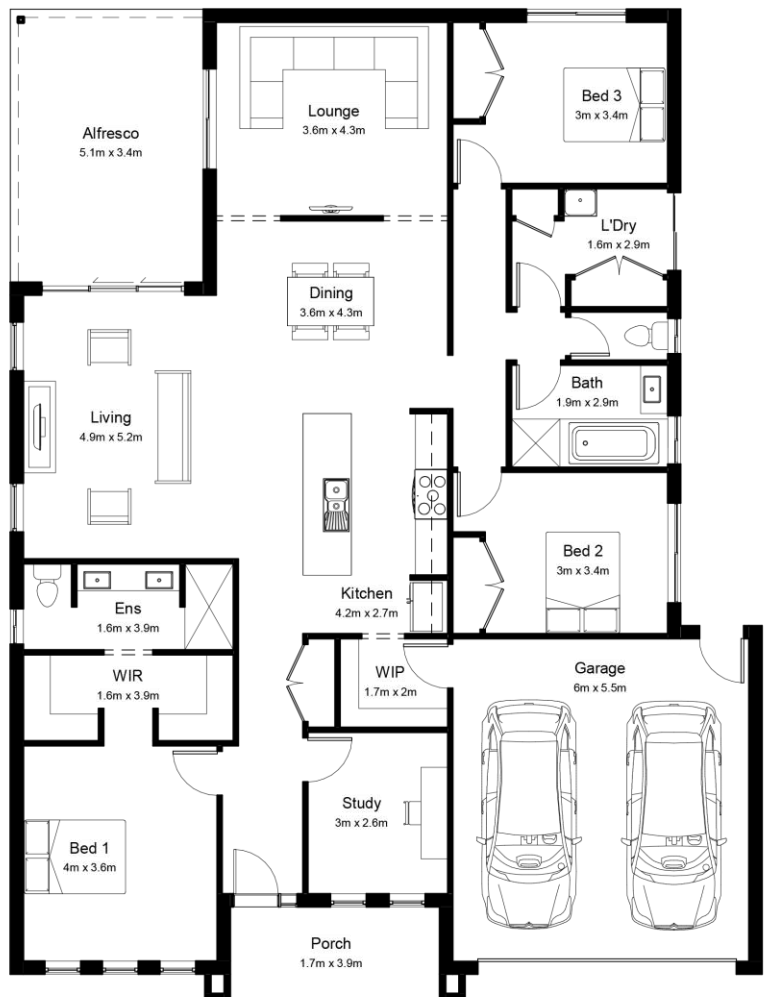

DIGNITY V1

HOME SPECS

Total Area 235 m²
25.3 Sq

Width 13.9 m
Length 18.4 m

HONESTY. TRANSPARENCY. TRUST. DESIGN INNOVATION. DESIGN FREEDOM.