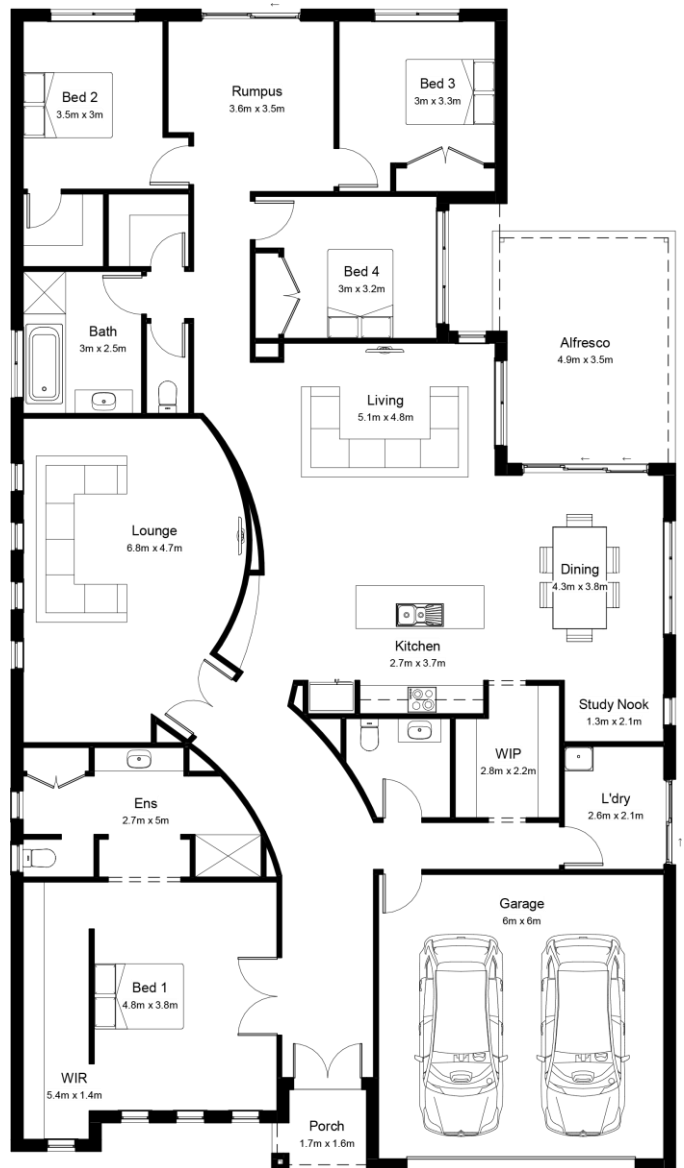

MAJESTIC V1

HOME SPECS

Total Area 317 m²
34.1 Sq

Width 13.9 m
Length 24.4 m

HONESTY. TRANSPARENCY. TRUST. DESIGN INNOVATION. DESIGN FREEDOM.